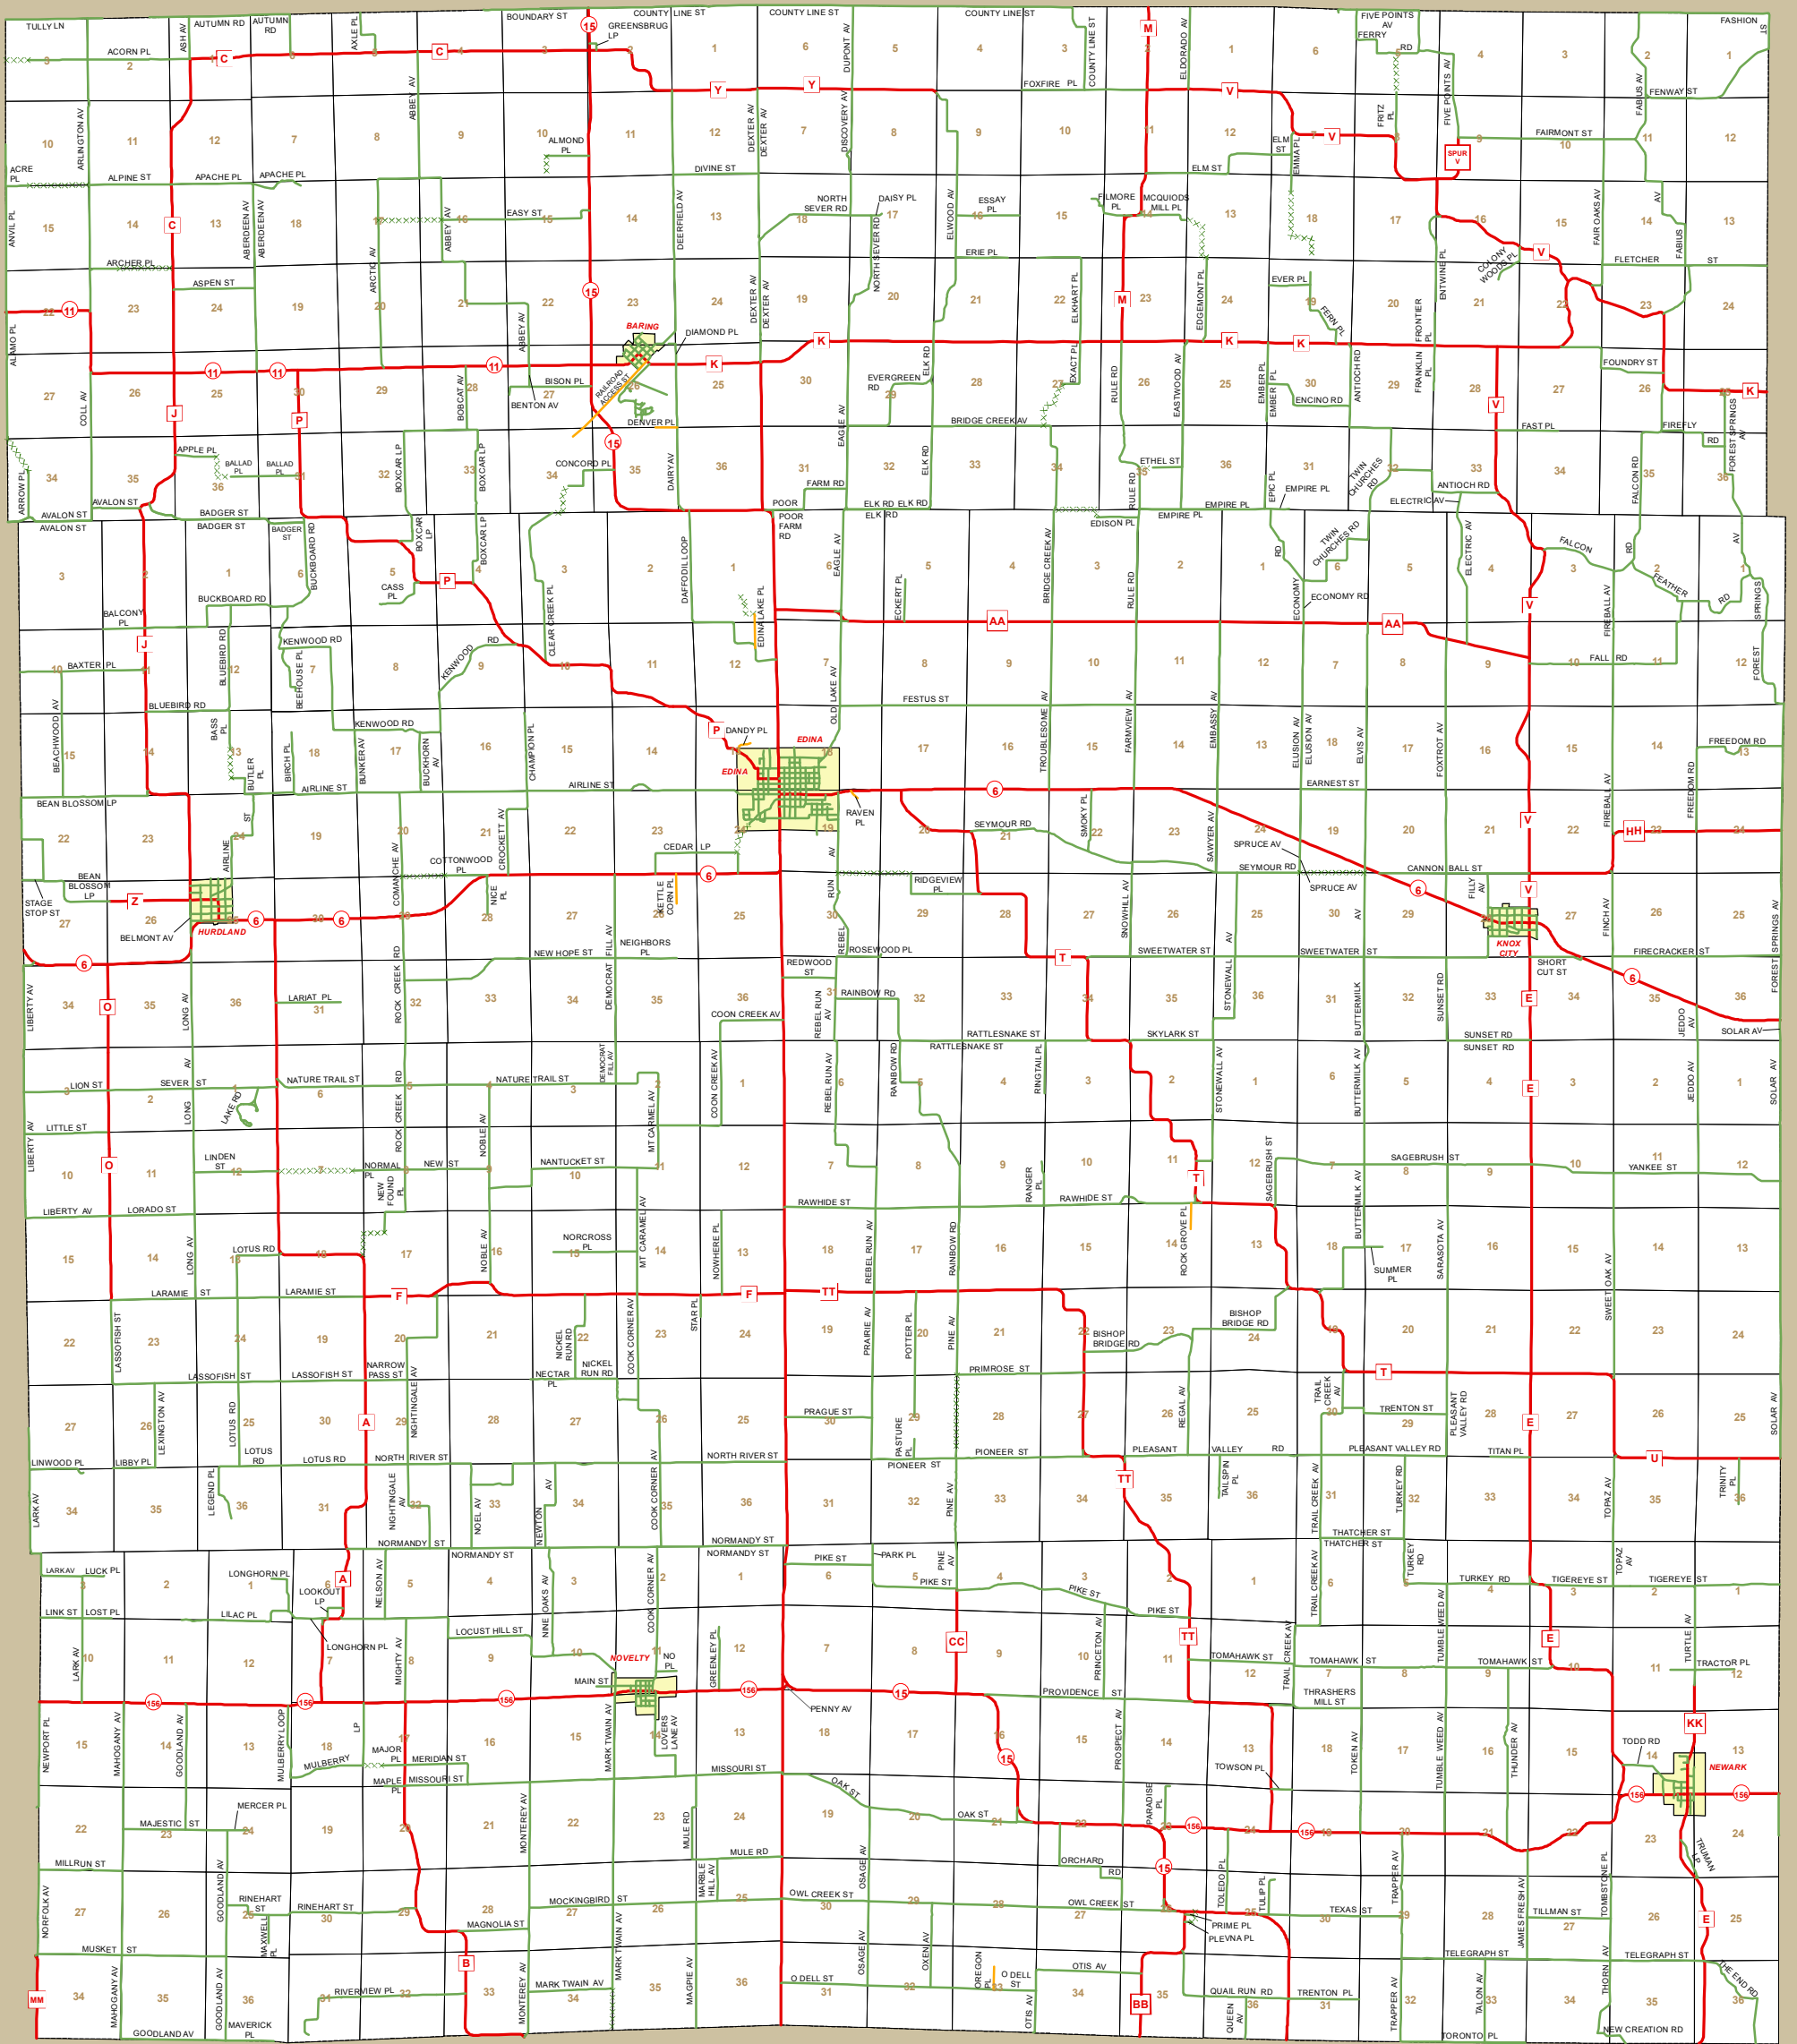

Knox County, Missouri 911 Road Map

Updated September 2014

1 in = 2 miles

621 Oak Street
PO Box 332
Ladrop MO 64465
816-528-4336
816-528-4338 fax

www.mappingolutionsGIS.com